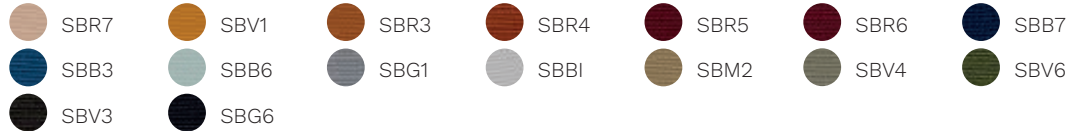

Time

Skill (ecopelle)

Cat. F

Step

Chili

Silvertex

Valencia

Jet

Magnum (ecopelle)

Connect

Rivet

Era	T8R0	T8R1	T8R2	T8R3	T8R9	T8V8	T8V2
	T8V5	T8V6	T8V0	T8G1	T8G4	T8BA	T8BB
	T8G6	T8NE					

Go Check	T9B7	T9B8	T9B9	T9R5	T9R6	T9R7	T9V0
	T9V2	T9V3	T9G0	T9G2	T9G4		

Cat. G

Remix 3

RIO3	RIRB	RIRG	RIRE	RIBR	RIO1	RIMC
RITA	RIBE	RIEC	RIH2	RIGC	RILV	RIB4
RIA4	RIB1	RIV4	RIGB	RIG2	RIR2	RIV1
RIO4	RIYE	RIV3	RIGR			

Oceanic

S2B4	S2B3	S2B2	S2R1	S2R2	S2R0	S2V2
S2V0	S2G0	S2M0				

Focus

R9MB	R9M8	R9M6	R9MA	R9M4	R9M3	R9R3
R9R1	R9R0	R9V3	R9V2	R9B1	R9M2	R9G0
R9B2	R9M0					

Focus Melange

R8M4	R8M6	R8R1	R8V3	R8V7	R8G9	R8G0
R8B2	R8B1	R8M5	R8R4	R8M0	R8M1	R8G3
R8G4	R8G5					

Aida

S3VA	S3MD	S3R8	S3R0	S3MC	S3R5	S3R1
S3R3	S3V2	S3BC	S3B0	S3VD	S3V4	S3G1
S3G2						

Cat. Q

Steelcut Trio 3