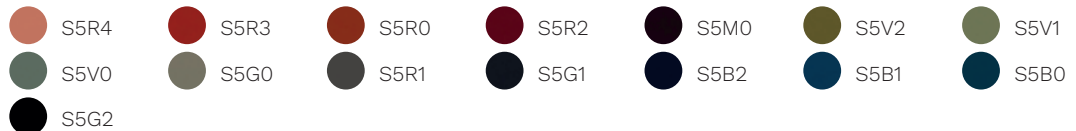

finiture struttura  Acciaio bianco  Acciaio nero

tessuti

Cat. H

Madrid 3D

 T3M0  T3V0  T3V2  T3B2  T3V4  T3M3  T3B3

Boss FR (ecopelle)

 T4BI  T4M5  T4M8  T4M6  T4M4  T4M7  T4M3
 T4M0  T4M1  T4M2  T4V0  T4G0  T4G1  T4R1
 T4R0  T4B0  T4B1  T4V4  T4V1  T4NE

Focus Melange

Aida

Cat. Q

Steelcut Trio 3

Ecriture

Ombra

Cat. P

Pelle