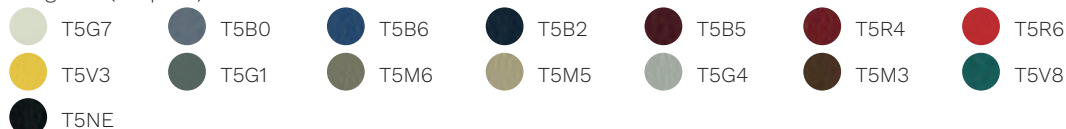

finiture struttura  Acciaio bianco  Acciaio nero

tessuti

Cat. H

Madrid 3D

 T3M0  T3V0  T3V2  T3B2  T3V4  T3M3  T3B3

Boss FR (ecopelle)

 T4BI  T4M5  T4M8  T4M6  T4M4  T4M7  T4M3
 T4M0  T4M1  T4M2  T4V0  T4G0  T4G1  T4R1
 T4R0  T4B0  T4B1  T4V4  T4V1  T4NE

Skill (ecopelle)

Cat. F

Step

Chili

Silvertext

Valencia

Jet

Magnum (ecopelle)

Connect

Rivet

Era

Go Check

Cat. G

Remix 3

Oceanic

Focus