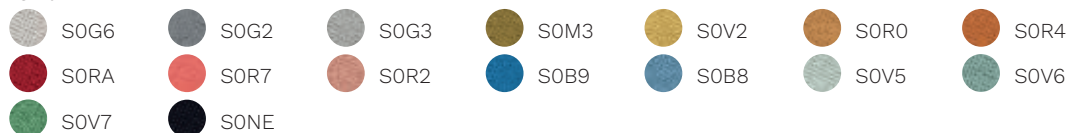

finiture struttura  Acciaio bianco  Acciaio nero

tessuti

Cat. H

Madrid 3D

 T3M0  T3V0  T3V2  T3B2  T3V4  T3M3  T3B3

Boss FR (ecopelle)

 T4BI  T4M5  T4M8  T4M6  T4M4  T4M7  T4M3
 T4M0  T4M1  T4M2  T4V0  T4G0  T4G1  T4R1
 T4R0  T4B0  T4B1  T4V4  T4V1  T4NE

Skill (ecopelle)

Cat. F

Step

Chili

Silvertext

Valencia

Jet

Magnum (ecopelle)

Connect

Rivet

Era

Go Check

Cat. G

Remix 3

Oceanic

Focus

Focus Melange

Aida

Cat. Q

Steelcut Trio 3

Ecriture

Ombra

Cat. P

Pelle