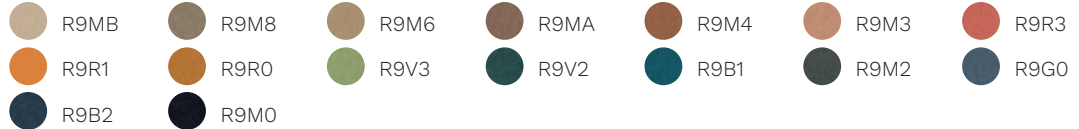

finiture struttura  Acciaio bianco  Acciaio nero

tessuti

Cat. H

Madrid 3D

 T3M0  T3V0  T3V2  T3B2  T3V4  T3M3  T3B3

Boss FR (ecopelle)

 T4BI  T4M5  T4M8  T4M6  T4M4  T4M7  T4M3
 T4M0  T4M1  T4M2  T4V0  T4G0  T4G1  T4R1
 T4R0  T4B0  T4B1  T4V4  T4V1  T4NE

Skill (ecopelle)

Cat. F

Step

Chili

Silvertext

Valencia

Jet

Magnum (ecopelle)

Connect

Rivet

Era

Go Check

Cat. G

Remix 3

Oceanic

Focus

Focus Melange

Aida

Cat. Q

Steelcut Trio 3

Ecriture

Ombra

Cat. P

Pelle