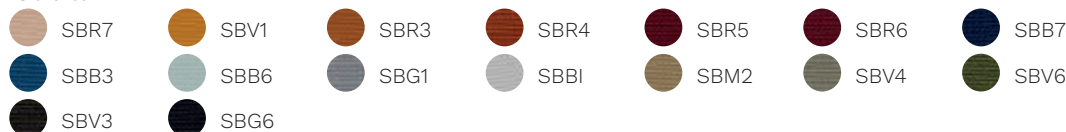

finiture struttura  Acciaio bianco  Acciaio nero

tessuti

Cat. H

Madrid 3D

 T3M0  T3V0  T3V2  T3B2  T3V4  T3M3  T3B3

Boss FR (ecopelle)

 T4BI  T4M5  T4M8  T4M6  T4M4  T4M7  T4M3
 T4M0  T4M1  T4M2  T4V0  T4G0  T4G1  T4R1
 T4R0  T4B0  T4B1  T4V4  T4V1  T4NE

Skill (ecopelle)

Cat. F

Step

Chili

Silvertext

Valencia

Jet

Magnum (ecopelle)

Connect

Rivet

Era

Go Check

Cat. G

Remix 3

Oceanic

Focus

Focus Melange

Aida

Cat. Q

Steelcut Trio 3

Ecriture

Ombra

Cat. P

Pelle