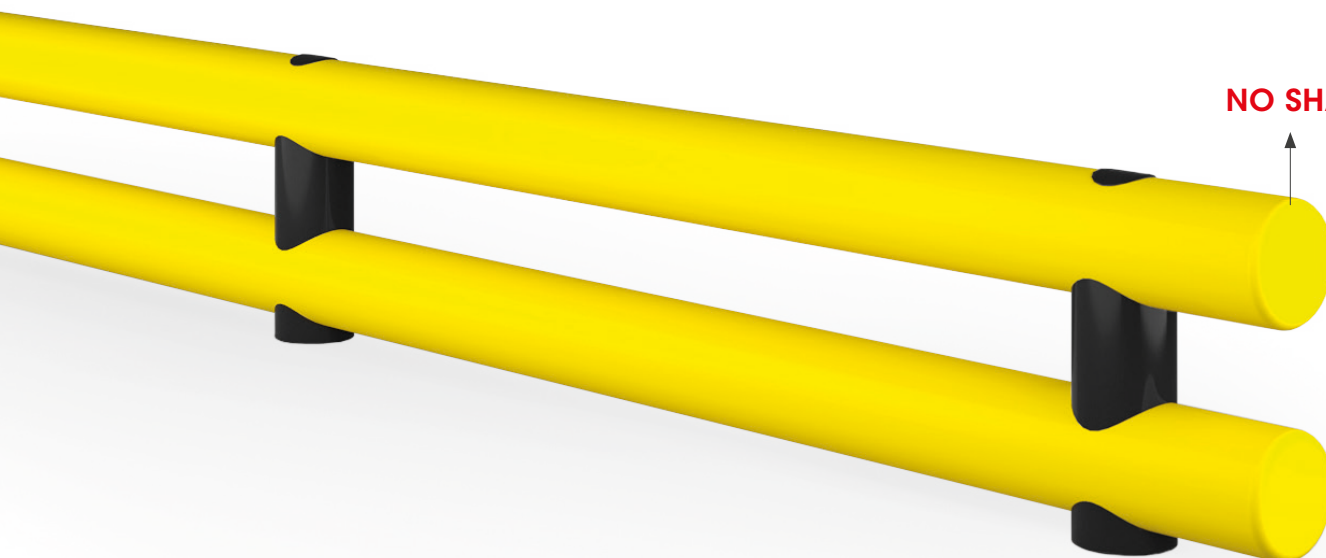

RESISTANT TO  
LOW TEMPERATURES

# ROD FLOOR

NO SHARP EDGES

RF 70

RF 100

RF 120

RF 120 DOUBLE

Light Load

Height **110 mm**  
Length **500, 1000, 1500, 2000, 3000 mm**  
Fixing **Included**  
Colour **●**

Heavy Load

Height **135 mm**  
Length **500, 1000, 1500, 2000, 3000 mm**  
Fixing **Included**  
Colour **●**

Heavy Load

Height **140 mm**  
Length **500, 1000, 1100, 1500, 2000, 2500, 3000 mm**  
Fixing **Included**  
Colour **●**

Heavy Load

Height **400 mm**  
Length **500, 1000, 1100, 1500, 2000, 2500, 3000 mm**  
Fixing **Included**  
Colour **●**